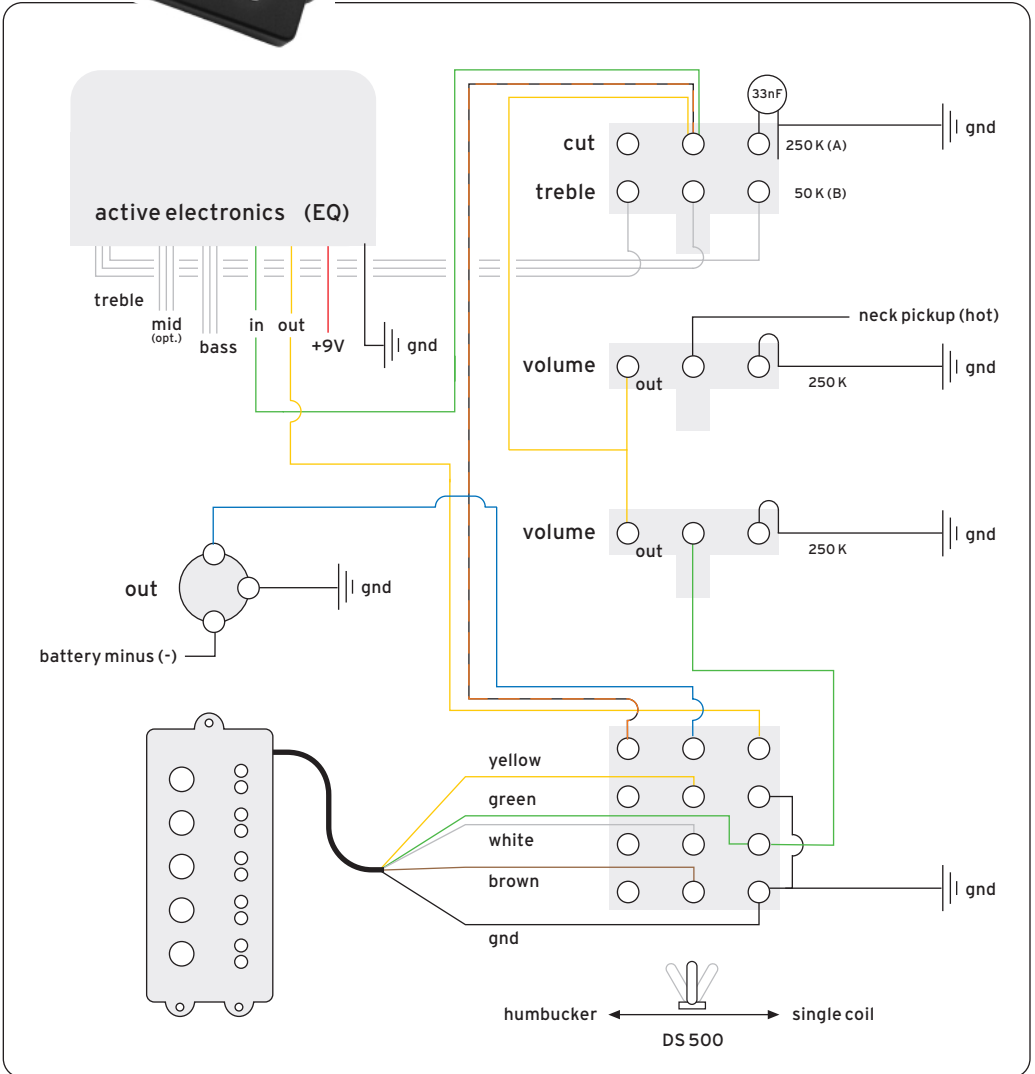

"The Hybrid" Series wiring diagram

for 2 pickups,
& 2 volume pots

"The Hybrid" Series wiring diagram

for 2 pickups,
balance- & volume pot

"The Hybrid" Series wiring diagram

for 1 pickup,
& volume pot