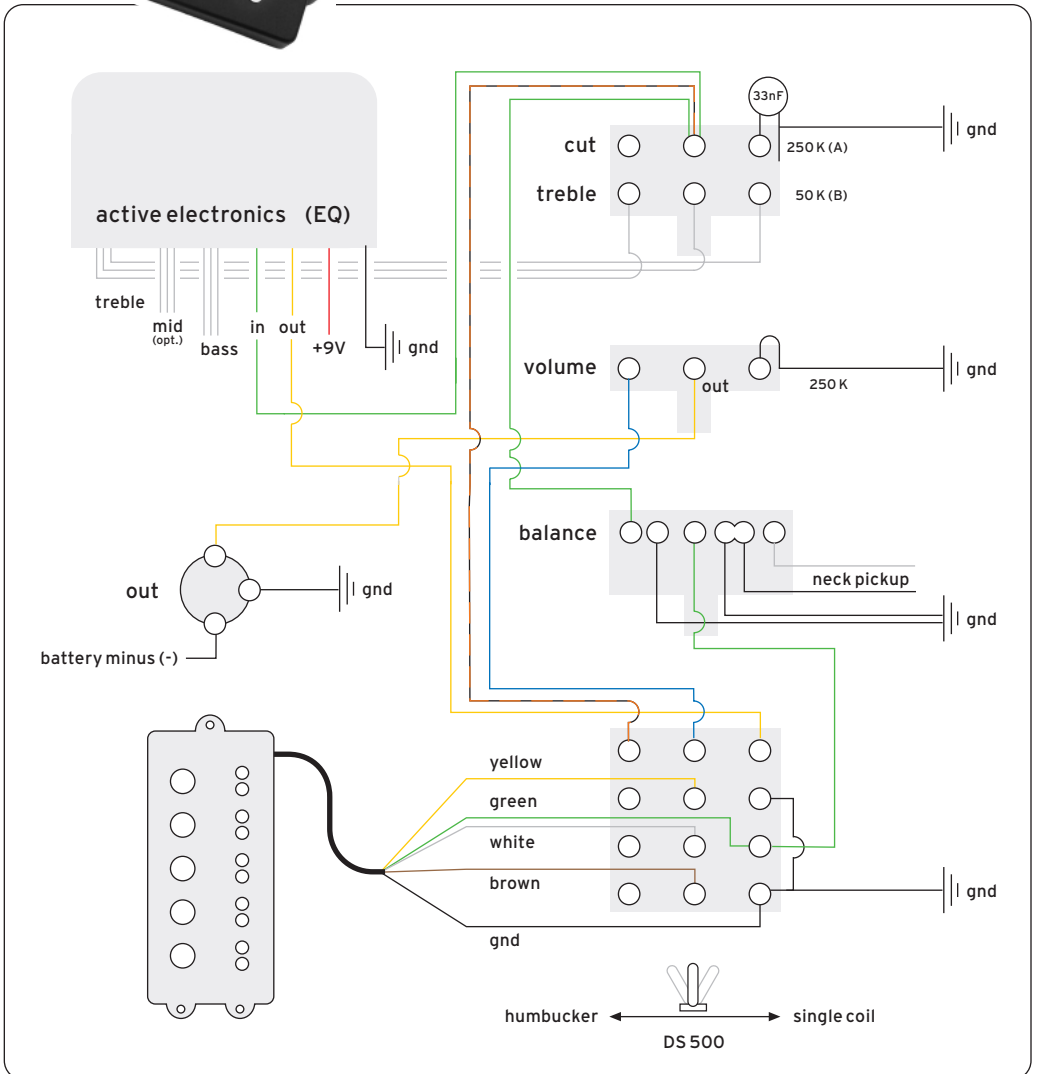

"The Hybrid" Series wiring diagram

for 2 pickups,
& 2 volume pots

"The Hybrid" Series wiring diagram

for 2 pickups,
balance- & volume pot

"The Hybrid" Series wiring diagram

for 1 pickup,
& volume pot