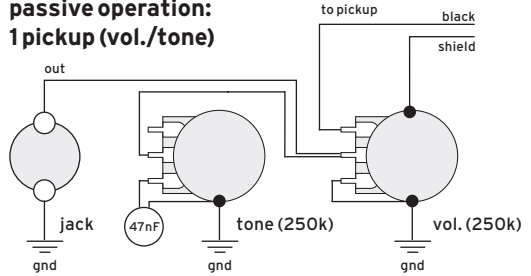

shielded 1-conductor cable wiring

for DELANO
shielded 1-conductor wired pickups

The colors of DELANO wires are:
black = hot shielding = gnd

active operation:

passive operation: 1 pickup (vol./tone)

passive operation: 2 pickups (vol./balance/tone)

passive operation: 2 pickups (vol./vol./tone)