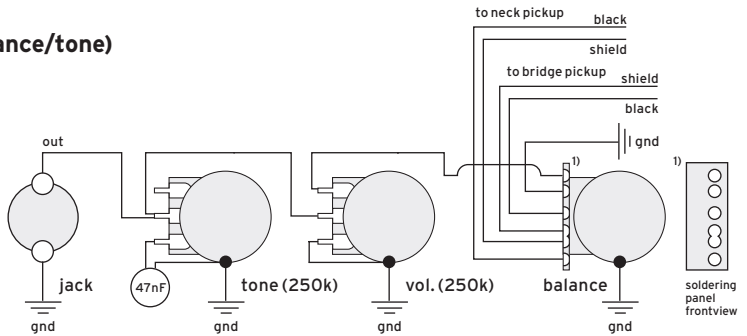

shielded 1-conductor cable wiring

for DELANO
shielded 1-conductor wired pickups

The colors of DELANO wires are:
black = hot shielding = gnd

active operation:

passive operation: 1 pickup (vol./tone)

passive operation: 2 pickups (vol./balance/tone)

passive operation: 2 pickups (vol./vol./tone)