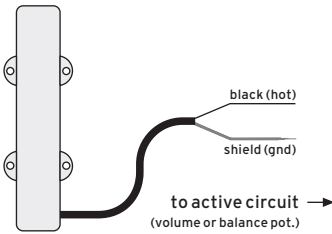

shielded 1-conductor cable wiring

for DELANO
shielded 1-conductor wired pickups

The colors of DELANO wires are:
black = hot shielding = gnd

active operation:

passive operation: 1 pickup (vol./tone)

passive operation: 2 pickups (vol./balance/tone)

passive operation: 2 pickups (vol./vol./tone)