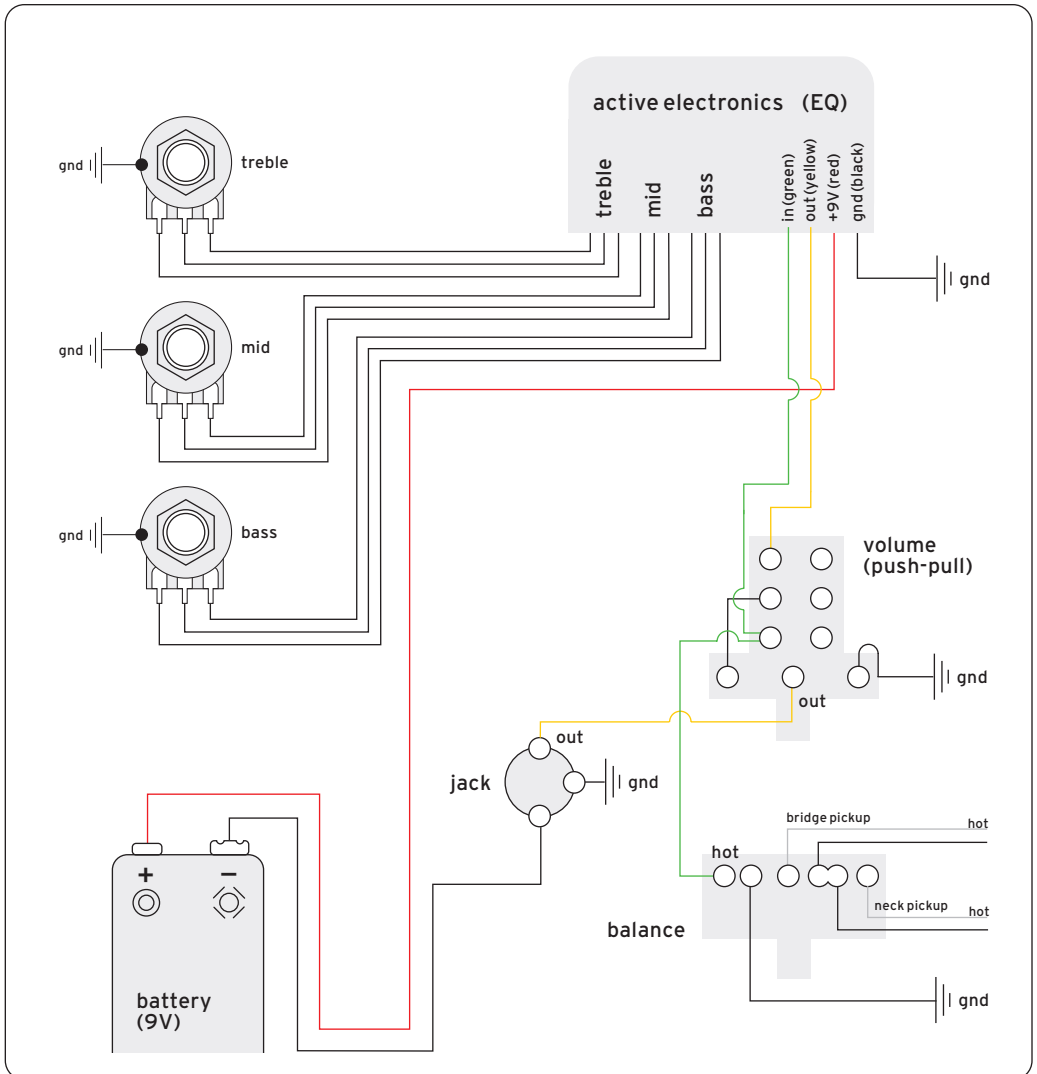

## active electronics wiring diagram

for SONAR 3 MS preamp  
with selectable mid frequencies

Select mid frequencies as follows: